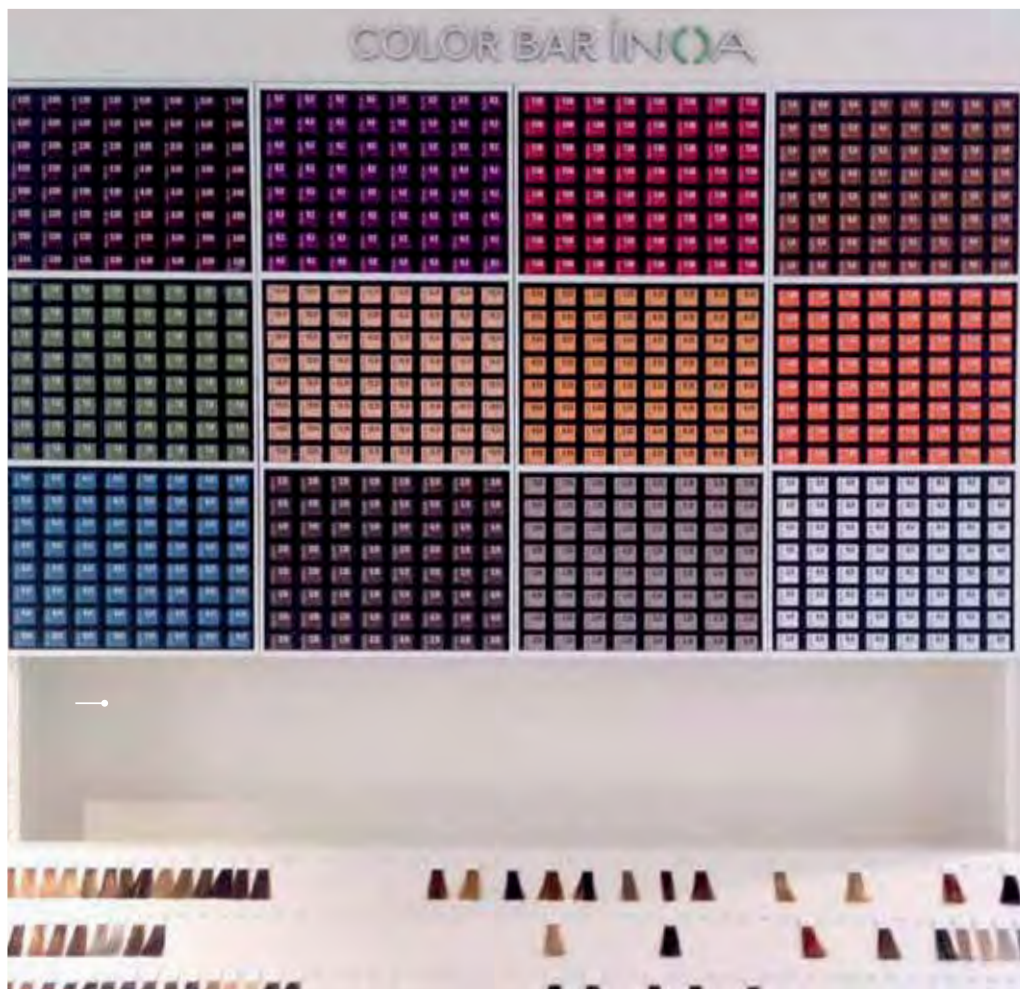

HAIRDRESSER

COIFFEUR - FRISEUR - PARRUCCHIERE - PELUQUERIA

L'ORÉAL

SALON LORÉAL - LILLE - FRANCE
O G NLI